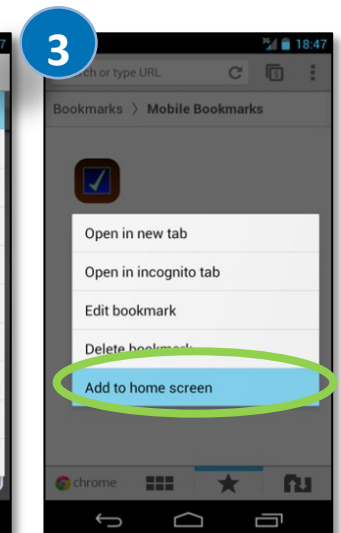

How to create a home screen icon for Android

1. While on your website, hit the menu button and add the page to your bookmarks. In Chrome, just tap on the star and follow the prompt.
2. Open your bookmarks using the menu button, and find the new bookmark you've just added. Press down and hold on the bookmark until you see an action menu. Select “Add to Home Screen”.
3. The bookmark is now pinned to the Home Screen for quick access. Arrange it into the place of your liking.