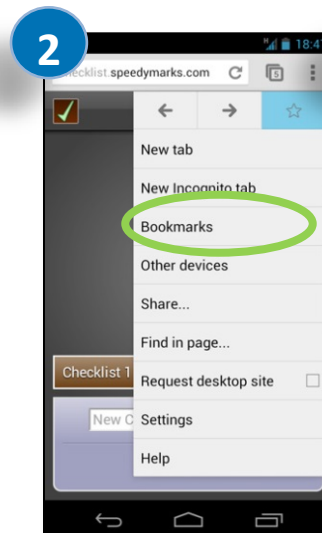

How to create a home screen icon for Android

1. While on your website, hit the menu button and add the page to your bookmarks. In Chrome, just tap on the star and follow the prompt.
2. Open your bookmarks using the menu button, and find the new bookmark you've just added. Press down and hold on the bookmark until you see an action menu. Select “Add to Home Screen”.
3. The bookmark is now pinned to the Home Screen for quick access. Arrange it into the place of your liking.